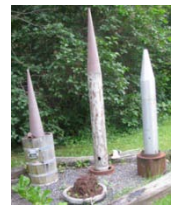

David McLaughlin
Welded steel

Study for Welds

David McLaughlin
Welded plate steel

Sullivan's Laundry

Melita Westerlund
Polychromed welded steel

Industrial Revolution

H. G. Skip Brack
Armorers' tools mounted on RR ties

3 Wisemen & Baby Jesus

H. G. Skip Brack
Atomic warheads, nails

Painful Extinction

H. G. Skip Brack
Found tools, ordinance,
Salvage

FRONT OF HOUSE:

White Goddess (in greenhouse)

Carol Hanson
Marble

Opposite Prisms